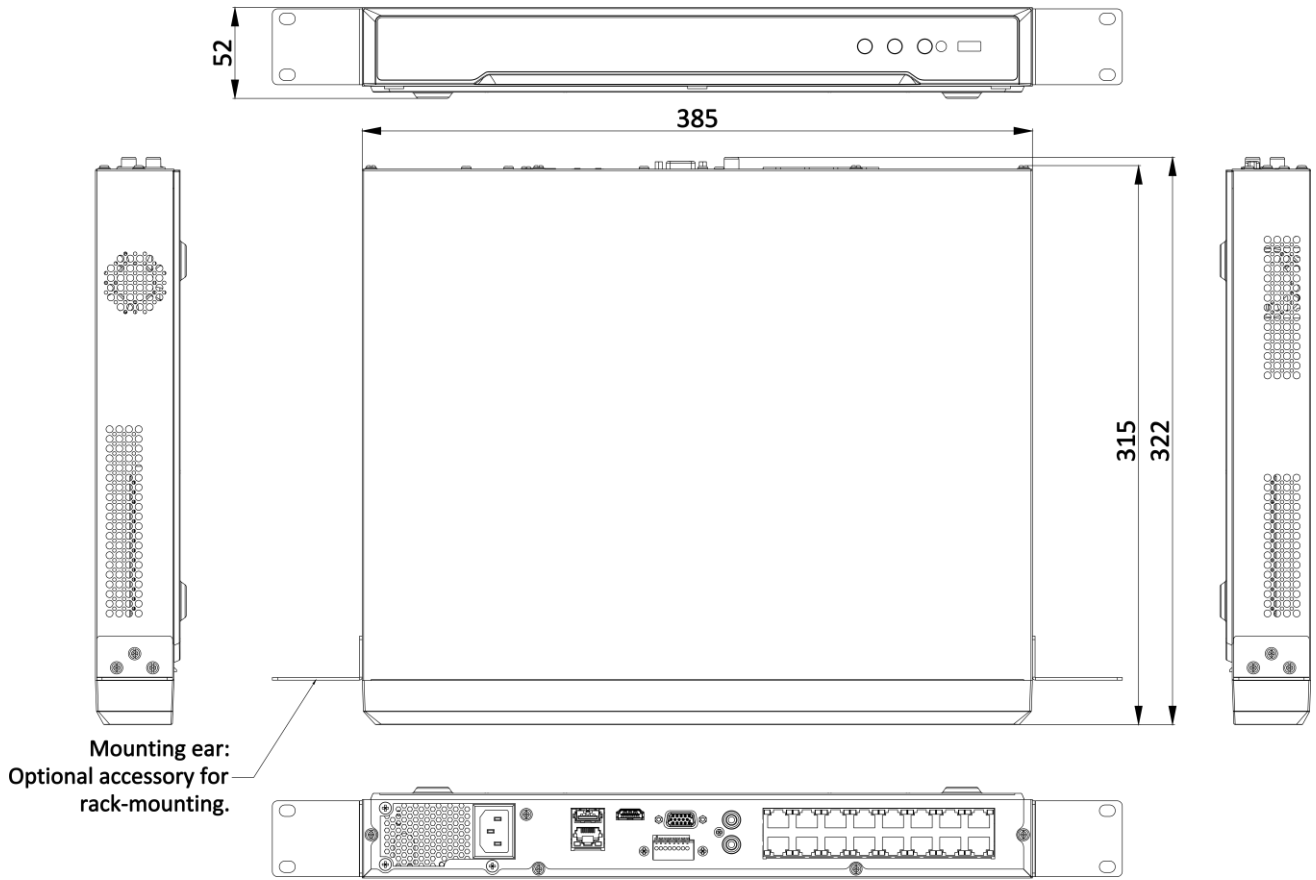

Dimension

scale/1:1;Unit/mm