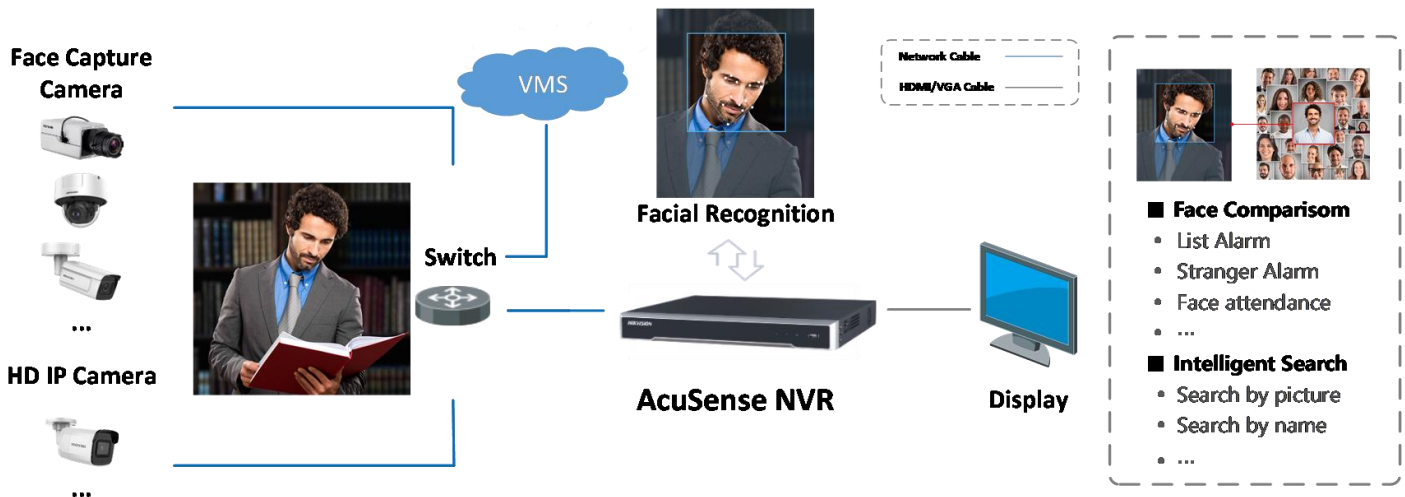

Network & Ethernet Access

- 16 independent PoE network interfaces
- 1 self-adaptive 10/100/1000 Mbps Ethernet interface
- Hik-Connect & DDNS (Dynamic Domain Name System) for easy network management
- Smooth streaming technology
- Support web access without plug-in

Typical Application

Facial Recognition and Face Picture Comparison

Modeling and analyzing face pictures captured by cameras. Realize blacklist alarm and stranger alarm via face picture library. Search target people by picture and name features.